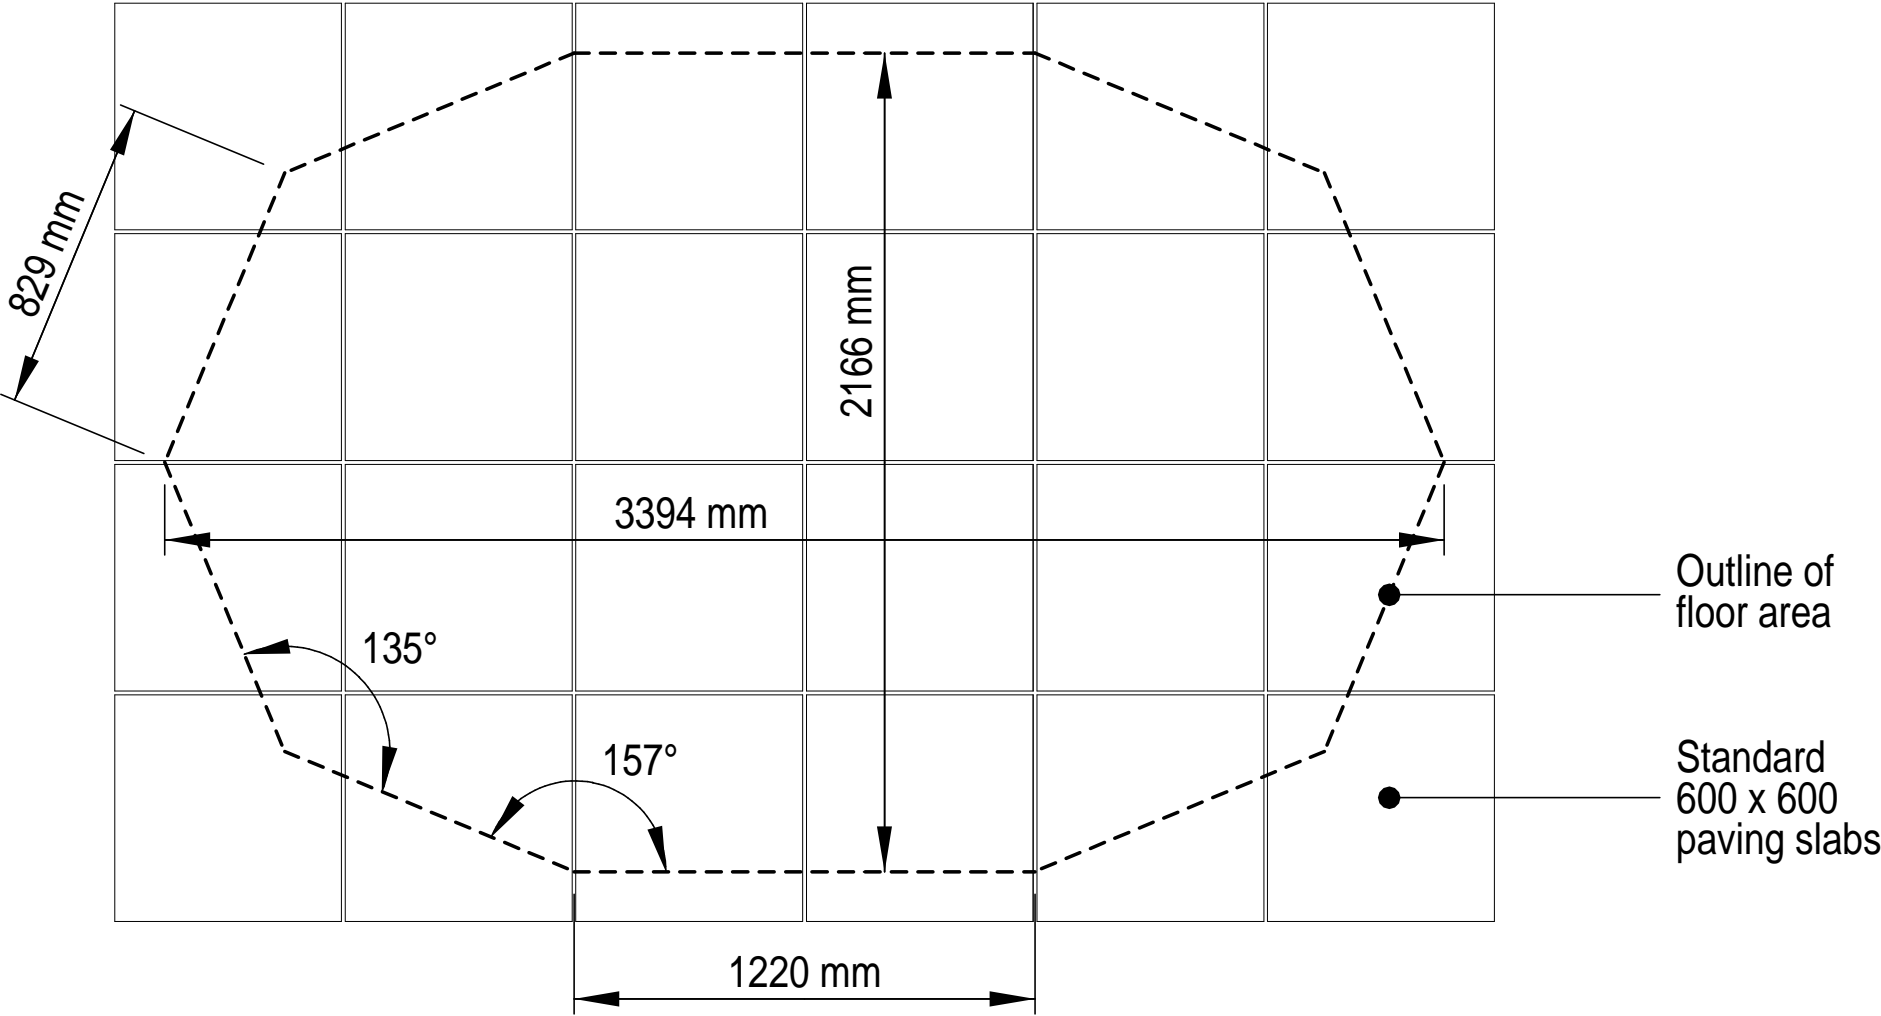

The Sun Ray Garden Room

The 3.9 m Sun Ray Garden Room