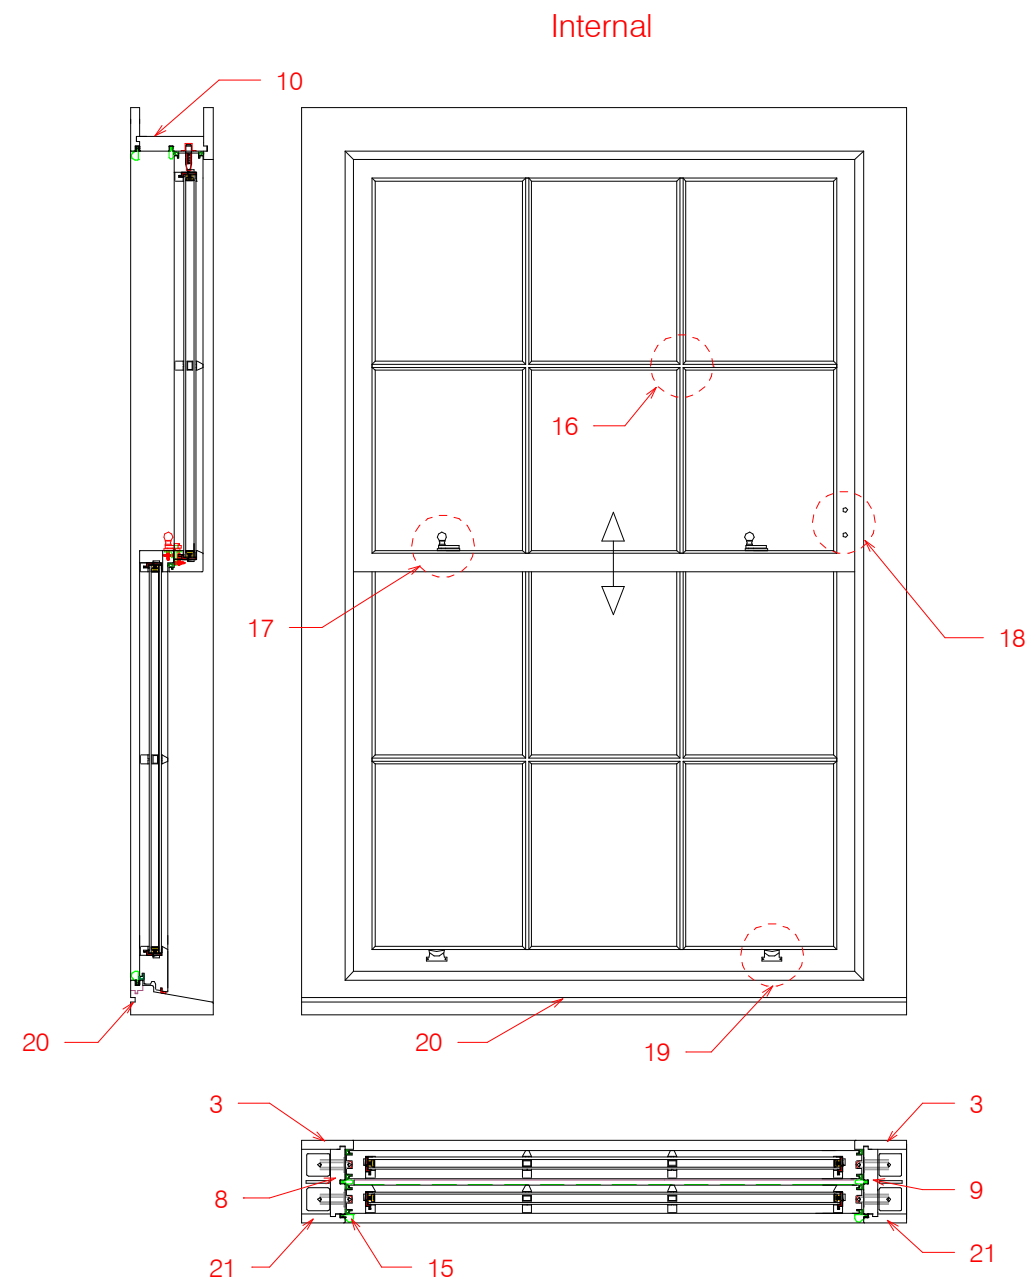

Box Sash Window - New Build Range

Box Sash Window - External

1. Top Sash
2. Bottom Sash
3. External liner
4. Cill
5. Top Rail
6. Meeting Rail
7. Bottom Rail
8. Left hand jamb
9. Right hand jamb
10. Head
11. Sash stiles
12. Sash horn
13. Drainage cut out
14. Beveled External Bar

Box Sash Window - Internal

15. Staff Bead
16. Moulded glazing bar
17. Sash catch
18. Dual position Sash locks
19. Sash lift
20. Window board groove
21. Internal liner