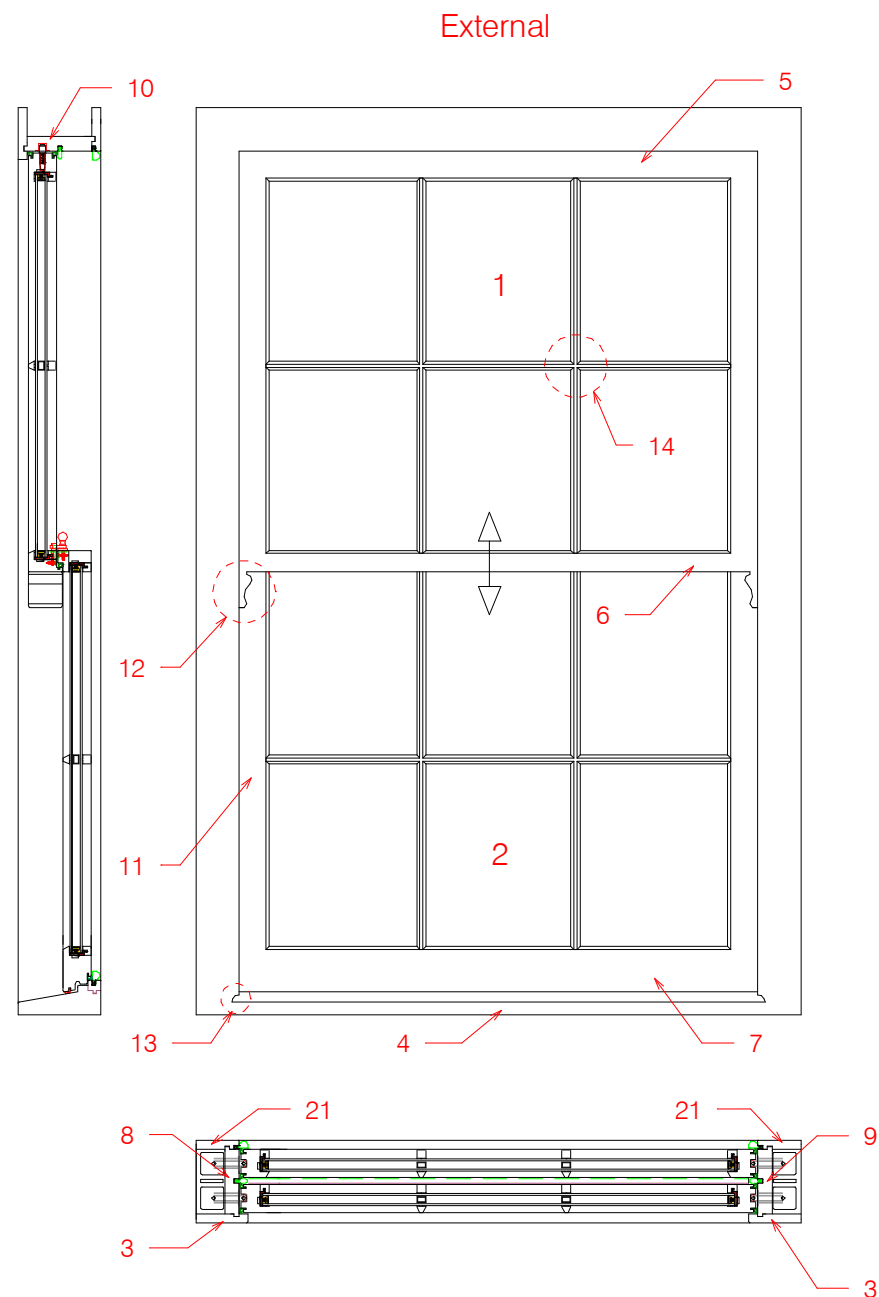

Box Sash Window - New Build Range

Box Sash Window - External

1. Top Sash
2. Bottom Sash
3. External liner
4. Cill
5. Top Rail
6. Meeting Rail
7. Bottom Rail
8. Left hand jamb
9. Right hand jamb
10. Head
11. Sash stiles
12. Sash horn
13. Drainage cut out
14. Beveled External Bar

Box Sash Window - Internal

15. Staff Bead
16. Moulded glazing bar
17. Sash catch
18. Dual position Sash locks
19. Sash lift
20. Window board groove
21. Internal liner