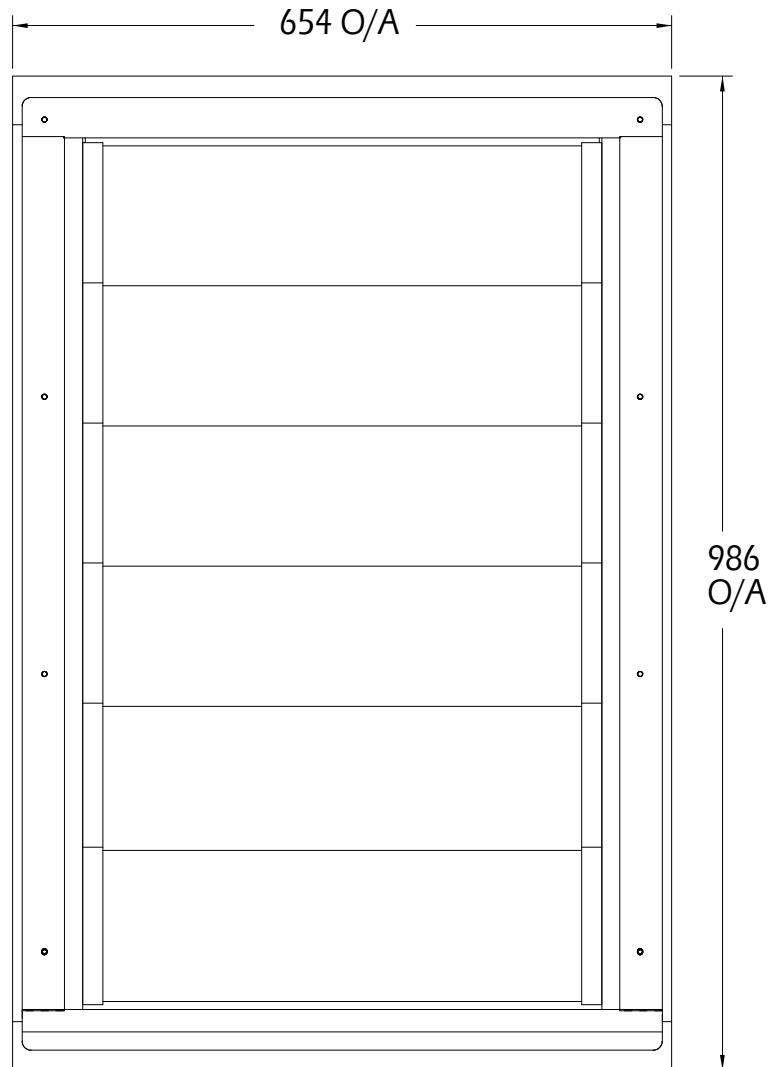

NEWMARKET STABLE WINDOW WITH LAMINATED GLASS

NOTES:

APERTURE SIZE 991 mm (h) x 659 mm (w)
OVERALL FRAME SIZE 986 mm (h) x 654 mm (w)
FRAME MEMBERS 97 mm x 48 mm
GALVANIZED STEEL WINDOW SURROUND
SIX BLADE 6.4 mm LAMINATED GLASS LOUVRES
OPTIONAL GALVANIZED STEEL GRILLE TO INSIDE FACE