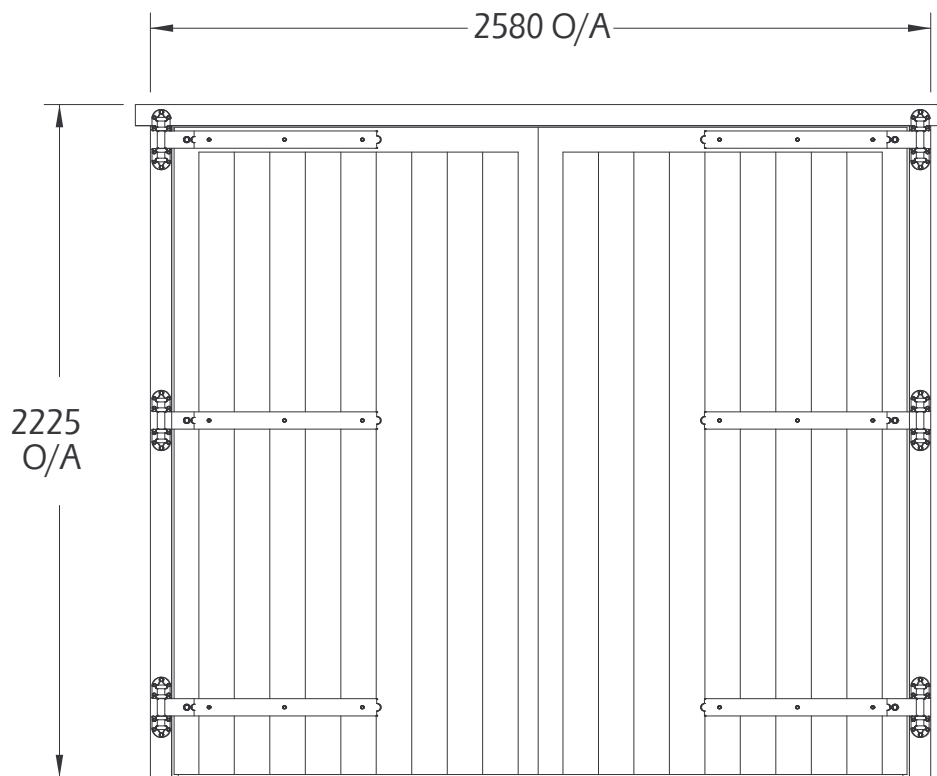

STANDARD GARAGE DOORS

NOTES:

- OVERALL OPENING 2230 mm (h) x 2585 mm (w)
- OVERALL DOOR FRAME SIZE 2225 mm (h) x 2580 mm (w)
- OVERALL DOOR SIZE (FINISHED REBATED PAIR) 2140 mm (h) x 2424 mm (w)
- 6 No. 610 mm REVERSIBLE HINGES
- SCREWS FOR HINGES 45 mm x 12 COUNTERSUNK & M10 BOLTS x 6 No. (1 No./HINGE)
- INCLUDES 1 No. PADBOLT c/w KEEPER, 2 No. GARAGE DOOR BOLTS