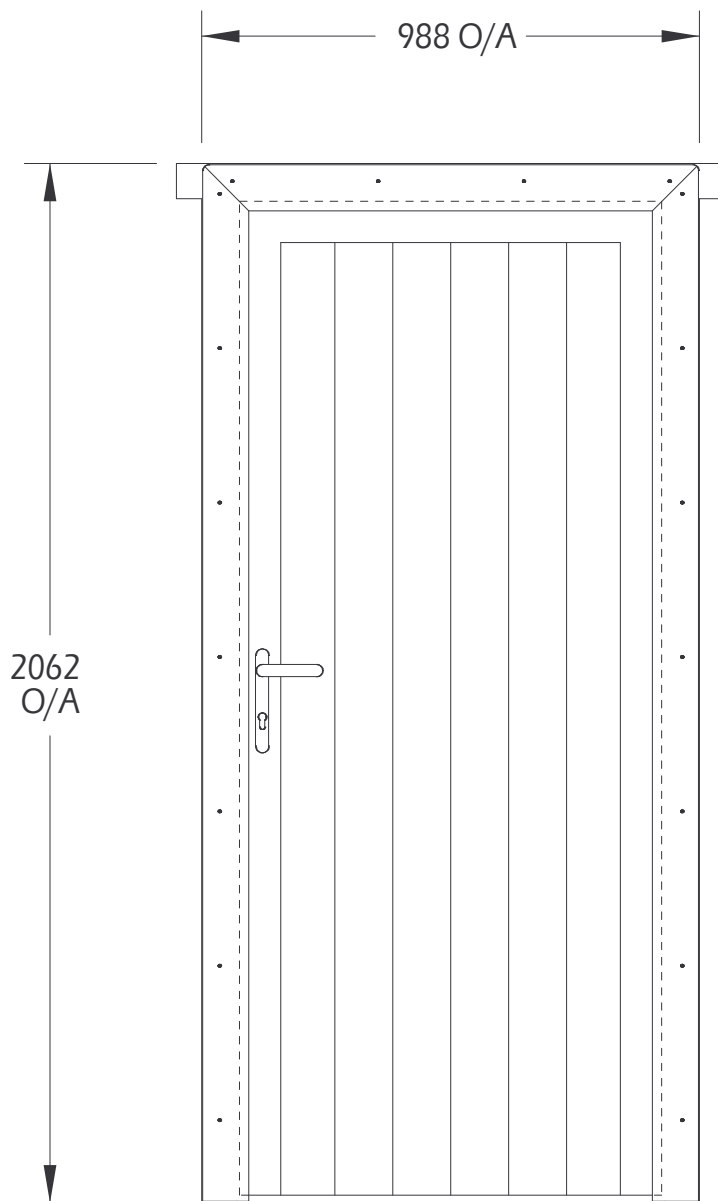

SCOTTS SECURE TACK ROOM DOOR

NOTES:

APERTURE SIZE 2067 mm (h) x 993 mm (w)
OVERALL DOOR FRAME SIZE 2062 mm (h) x 988 mm (w)
OVERALL DOOR SIZE 1981 mm (h) x 838 mm (w)
DOOR FRAME IN GALVANIZED STEEL
GALVANIZED STEEL BACKING SHEET TO DOOR
HEAVY-DUTY TEE HINGES AS STANDARD
WESTWARD TDK THREE POINT SECURITY LOCK TO PAS 23 & PAS 24
c/w HANDLES & DOUBLE CYLINDER
INWARD OPENING ONLY
RH OR LH TO BE SPECIFIED
ALL FITTINGS SUPPLIED LOOSE