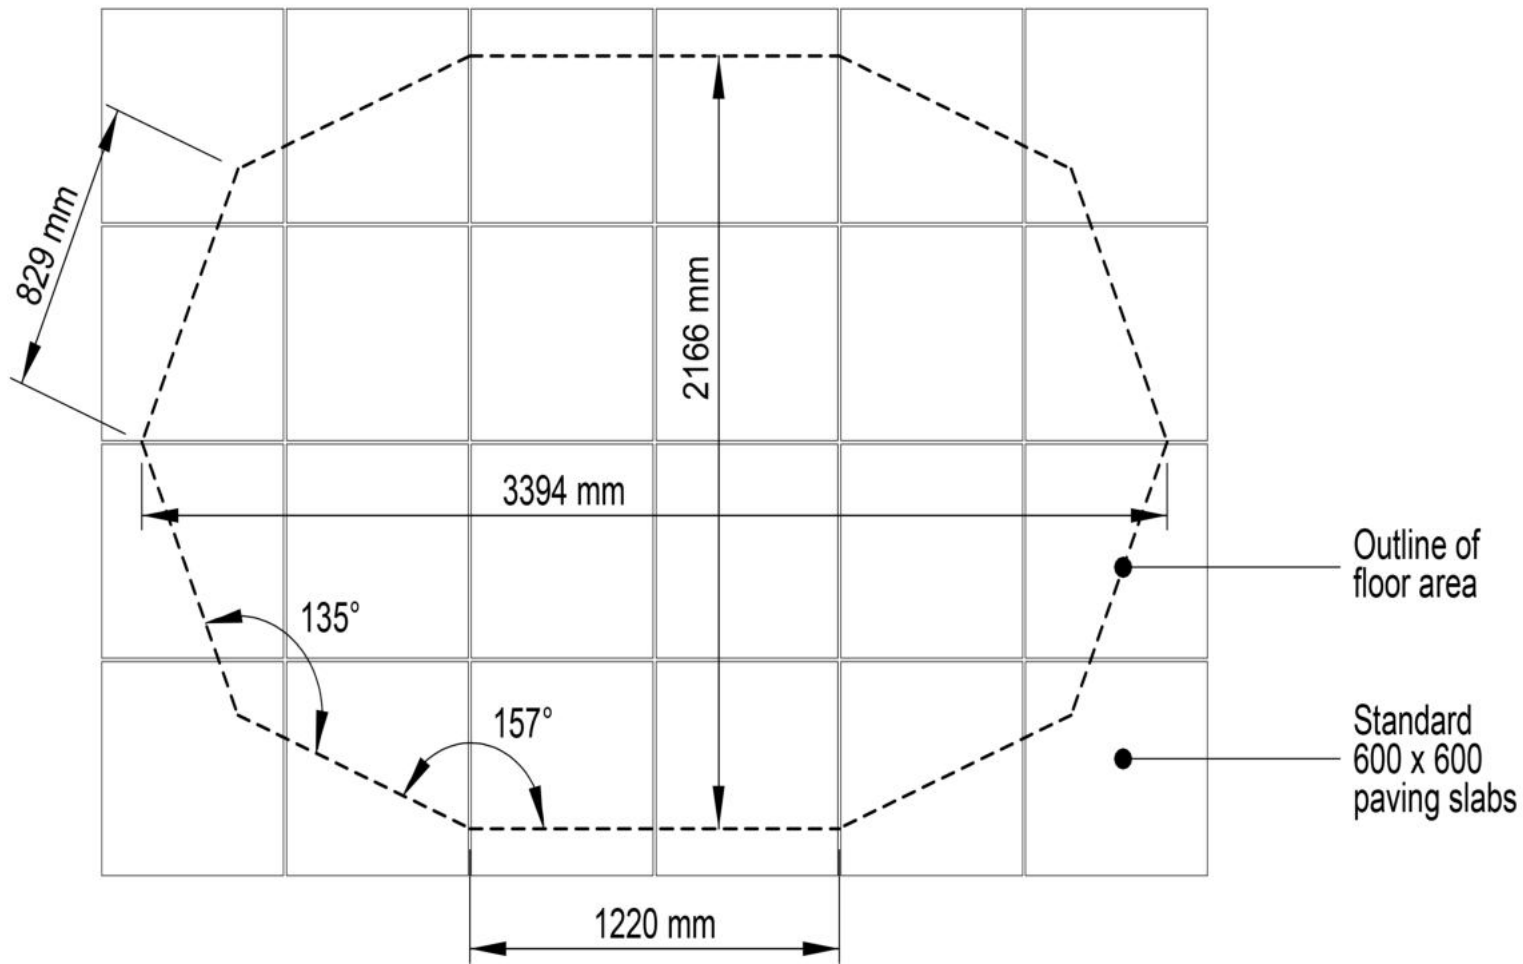

The 3.4m Sun Ray Garden Room

The 3.9m Sun Ray Garden Room

The 4.4m Sun Ray Garden Room