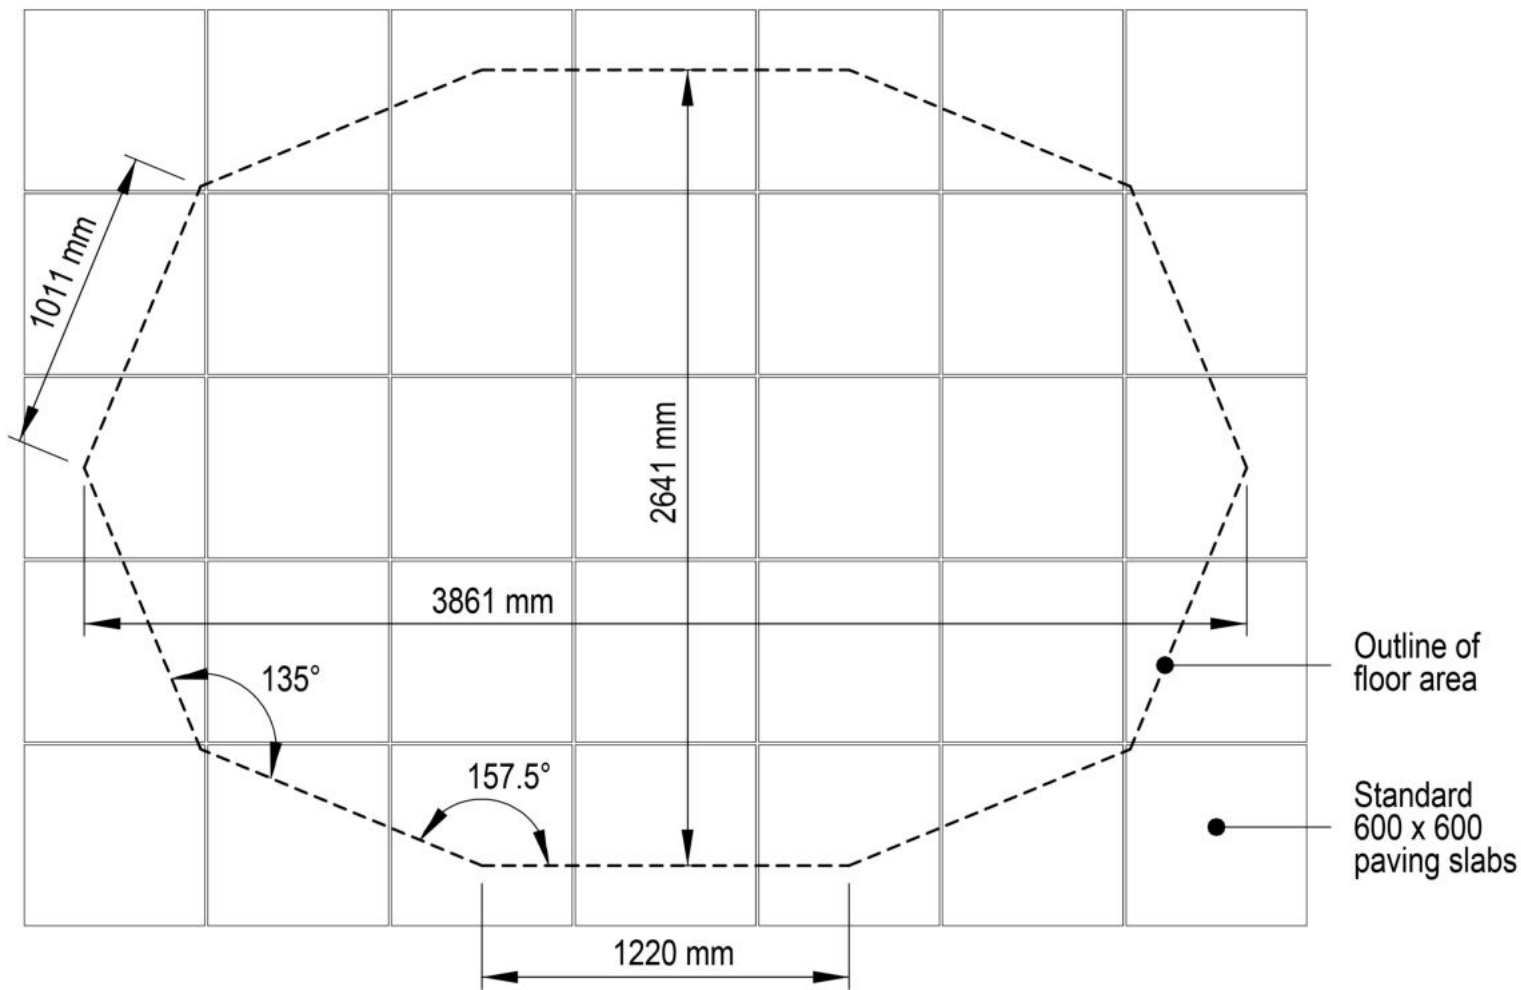

The 3.4m Sun Ray Garden Room

The 3.9m Sun Ray Garden Room

The 4.4m Sun Ray Garden Room