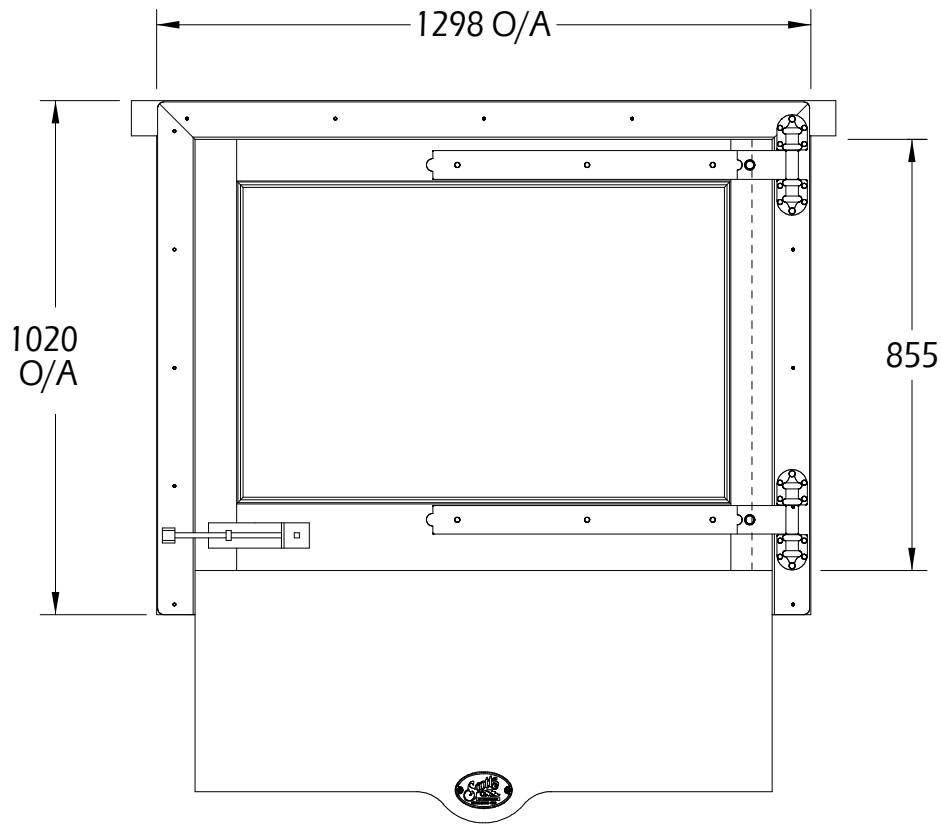

NEWMARKET GLAZED TOP DOOR

NOTES:

APERTURE SIZE 1023 mm (h) x 1303 mm (w)
OVERALL FRAME SIZE 1020 mm (h) x 1298 mm (w)
OVERALL DOOR SIZE 855 mm (h) x 1145 mm (w)
MORTISE & TENON CONSTRUCTION DOOR
6.4 mm LAMINATED GLASS HELD IN PLACE WITH 20 mm x 13 mm
MITRED GLAZING BEADS
GALVANISED MESH WITH PROTECTIVE EDGES FITTED
TO INSIDE OF DOOR
DOOR FRAME & CAPPING IN GALVANISED STEEL
800 mm LONG ANTI-CHEW STRIP TO BE FITTED BY CUSTOMER
TO HUNG SIDE OF TOP DOOR (DENOTED BY DOTTED LINE)
SCREWS FOR HINGES 50 mm x 12 COUNTERSUNK
& M10 BOLTS x 2 No. (1 No./HINGE)
SCREWS FOR PADBOLT 38 mm x 10 ROUNDHEAD
SUPPLIED WITH CABIN HOOK TO BE FITTED BY CUSTOMER
SCREWS FOR CABIN HOOK 25 mm x 8 COUNTERSUNK
DOOR CAN BE HUNG OPPOSITE TO DRAWING
CAPPING SENT LOOSE TO BE FITTED BY CUSTOMER