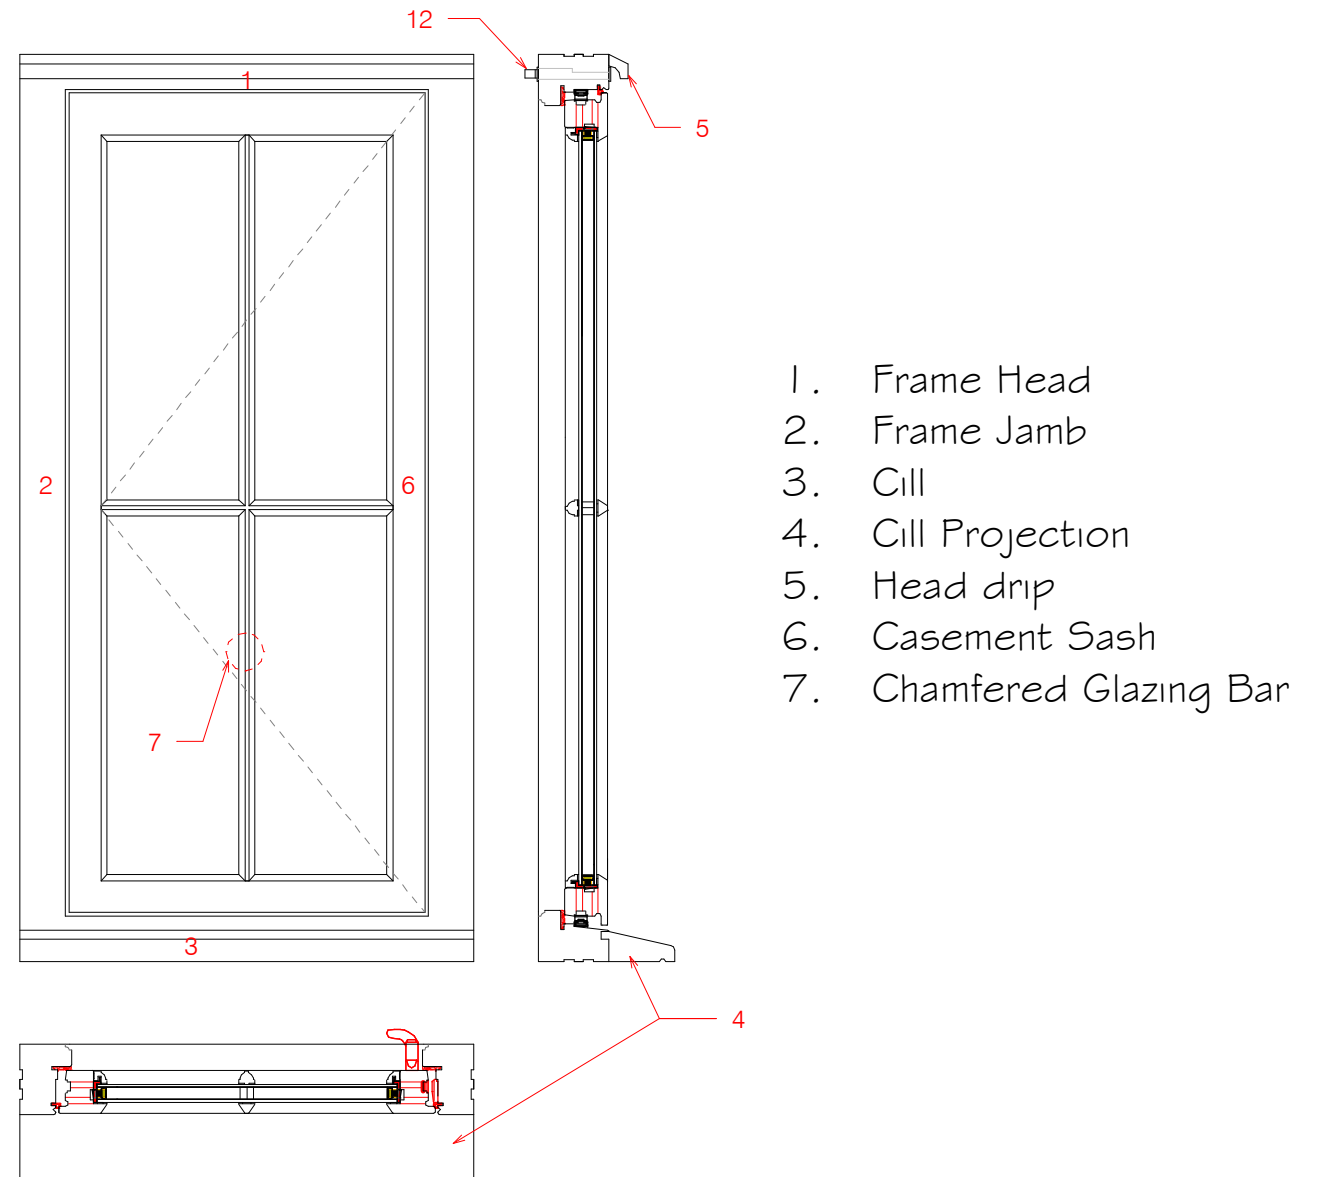

External

1. Frame Head
2. Frame Jamb
3. Cill
4. Cill Projection
5. Head drip
6. Casement Sash
7. Chamfered Glazing Bar