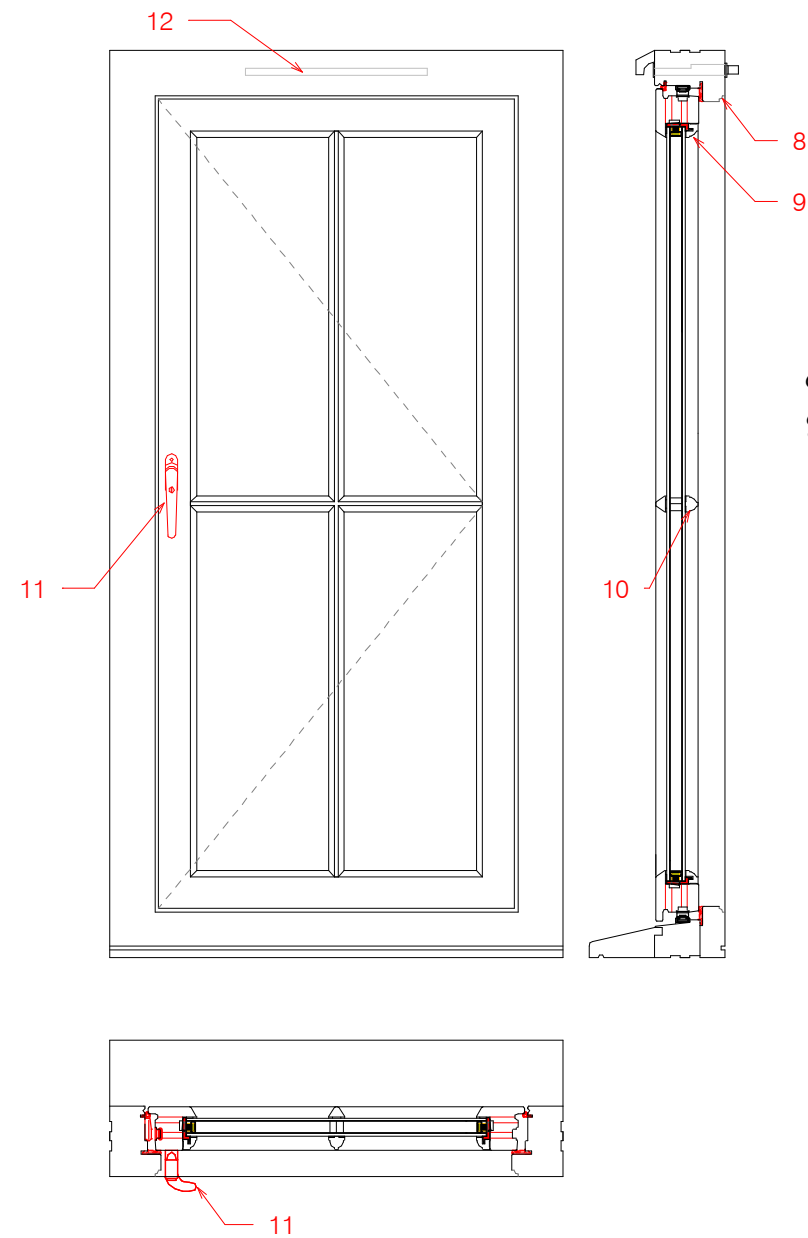

## Casement Window - New Build Range

### Internal

- 8. Frame Moulding
- 9. Perimeter beading
- 10. Moulded glazing bar
- 11. Casement handle
- 12. Trickle vent

### External

- 1. Frame Head
- 2. Frame Jamb
- 3. Cill
- 4. Cill Projection
- 5. Head drip
- 6. Casement Sash
- 7. Chamfered Glazing Bar